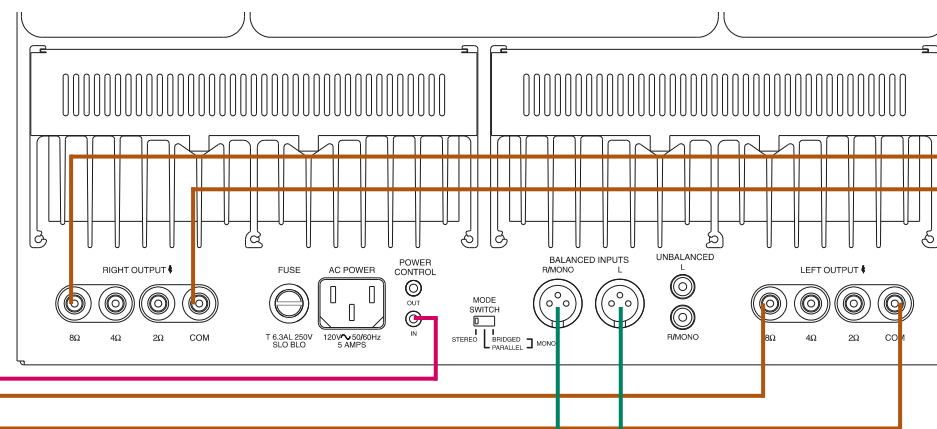

* 2 conductor shielded with 1/8 inch stereo mini phone plug on each end.

Left Front Loudspeaker

Center Front Loudspeaker

Right Front Loudspeaker

A/V Control Center

Left Surround Loudspeaker

Left and Right Channel Surround Power Amplifier (Partial)