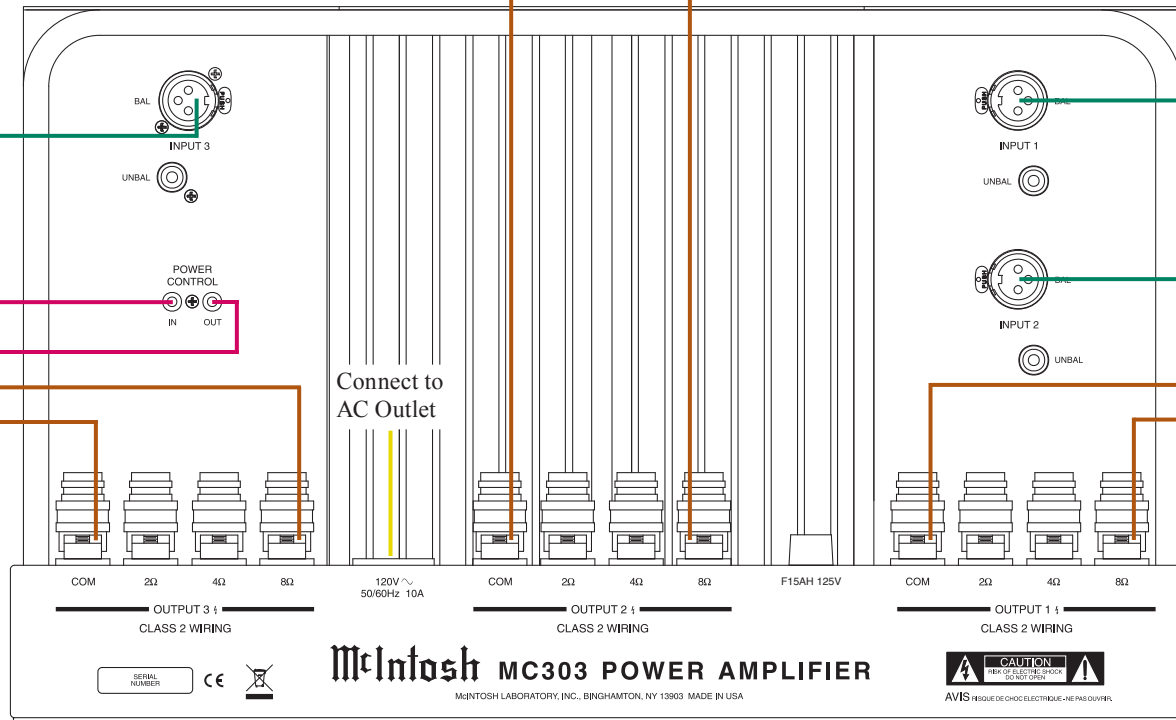

Note: Refer to the MC303 Owner's Manual page 8 for additional connection information.

Connection Legend:

- Data Cable* - — Digital Signal Cable - —
 - Sensor/Keypad Cable - — RS232 Cable - —
 - Power Control Cable* - — Ground Wire - —
 - Audio Signal Cable - — AC Power Cords - —
 - Video Signal Cable - — Loudspeaker Cable - —
 - RF Signal Cable - —
- * 2 conductor shielded with 1/8 inch stereo mini phone plug on each end.

Note: Refer to the MC303 Owner's Manual page 9 for additional connection information.

Connection Legend:

- Data Cable* - — Digital Signal Cable - —
- Sensor/Keypad Cable - — RS232 Cable - —
- Power Control Cable* - — Ground Wire - —
- Audio Signal Cable - — AC Power Cords - —
- Video Signal Cable - — Loudspeaker Cable - —
- RF Signal Cable - —

* 2 conductor shielded with 1/8 inch stereo mini phone plug on each end.

Left Front Loudspeaker

Center Front Loudspeaker

Right Front Loudspeaker

A/V Control Center

Left Surround Loudspeaker

Left and Right Channel Surround Power Amplifier (Partial)