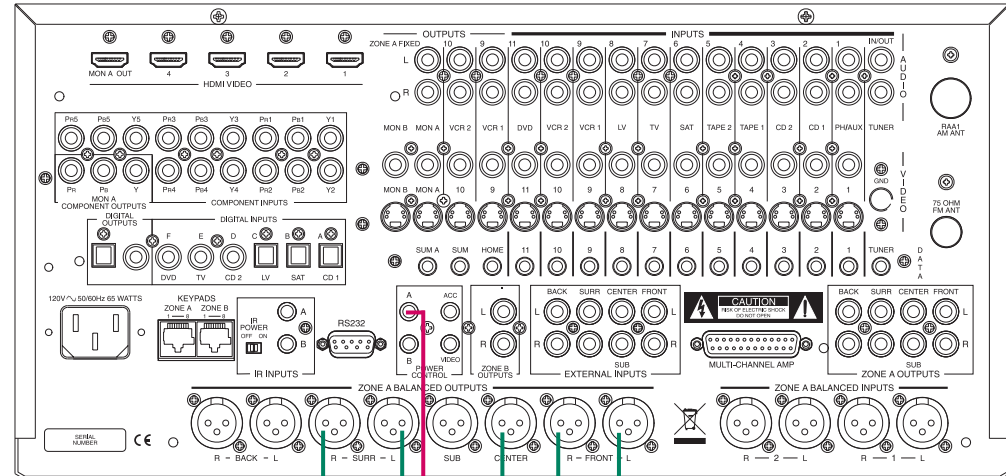

Note: Refer to the MC303 Owner's Manual page 8 for additional connection information.

Connection Legend:

- Data Cable* - — Digital Signal Cable - —
 - Sensor/Keypad Cable - — RS232 Cable - —
 - Power Control Cable* - — Ground Wire - —
 - Audio Signal Cable - — AC Power Cords - —
 - Video Signal Cable - — Loudspeaker Cable - —
 - RF Signal Cable - —
- * 2 conductor shielded with 1/8 inch stereo mini phone plug on each end.

Note: Refer to the MC303 Owner's Manual page 9 for additional connection information.

Connection Legend:

- Data Cable* - — Digital Signal Cable - —
- Sensor/Keypad Cable - — RS232 Cable - —
- Power Control Cable* - — Ground Wire - —
- Audio Signal Cable - — AC Power Cords - —
- Video Signal Cable - — Loudspeaker Cable - —
- RF Signal Cable - —

* 2 conductor shielded with 1/8 inch stereo mini phone plug on each end.

Left Front Loudspeaker

Center Front Loudspeaker

Right Front Loudspeaker

A/V Control Center

Left Surround Loudspeaker

Left and Right Channel Surround Power Amplifier (Partial)