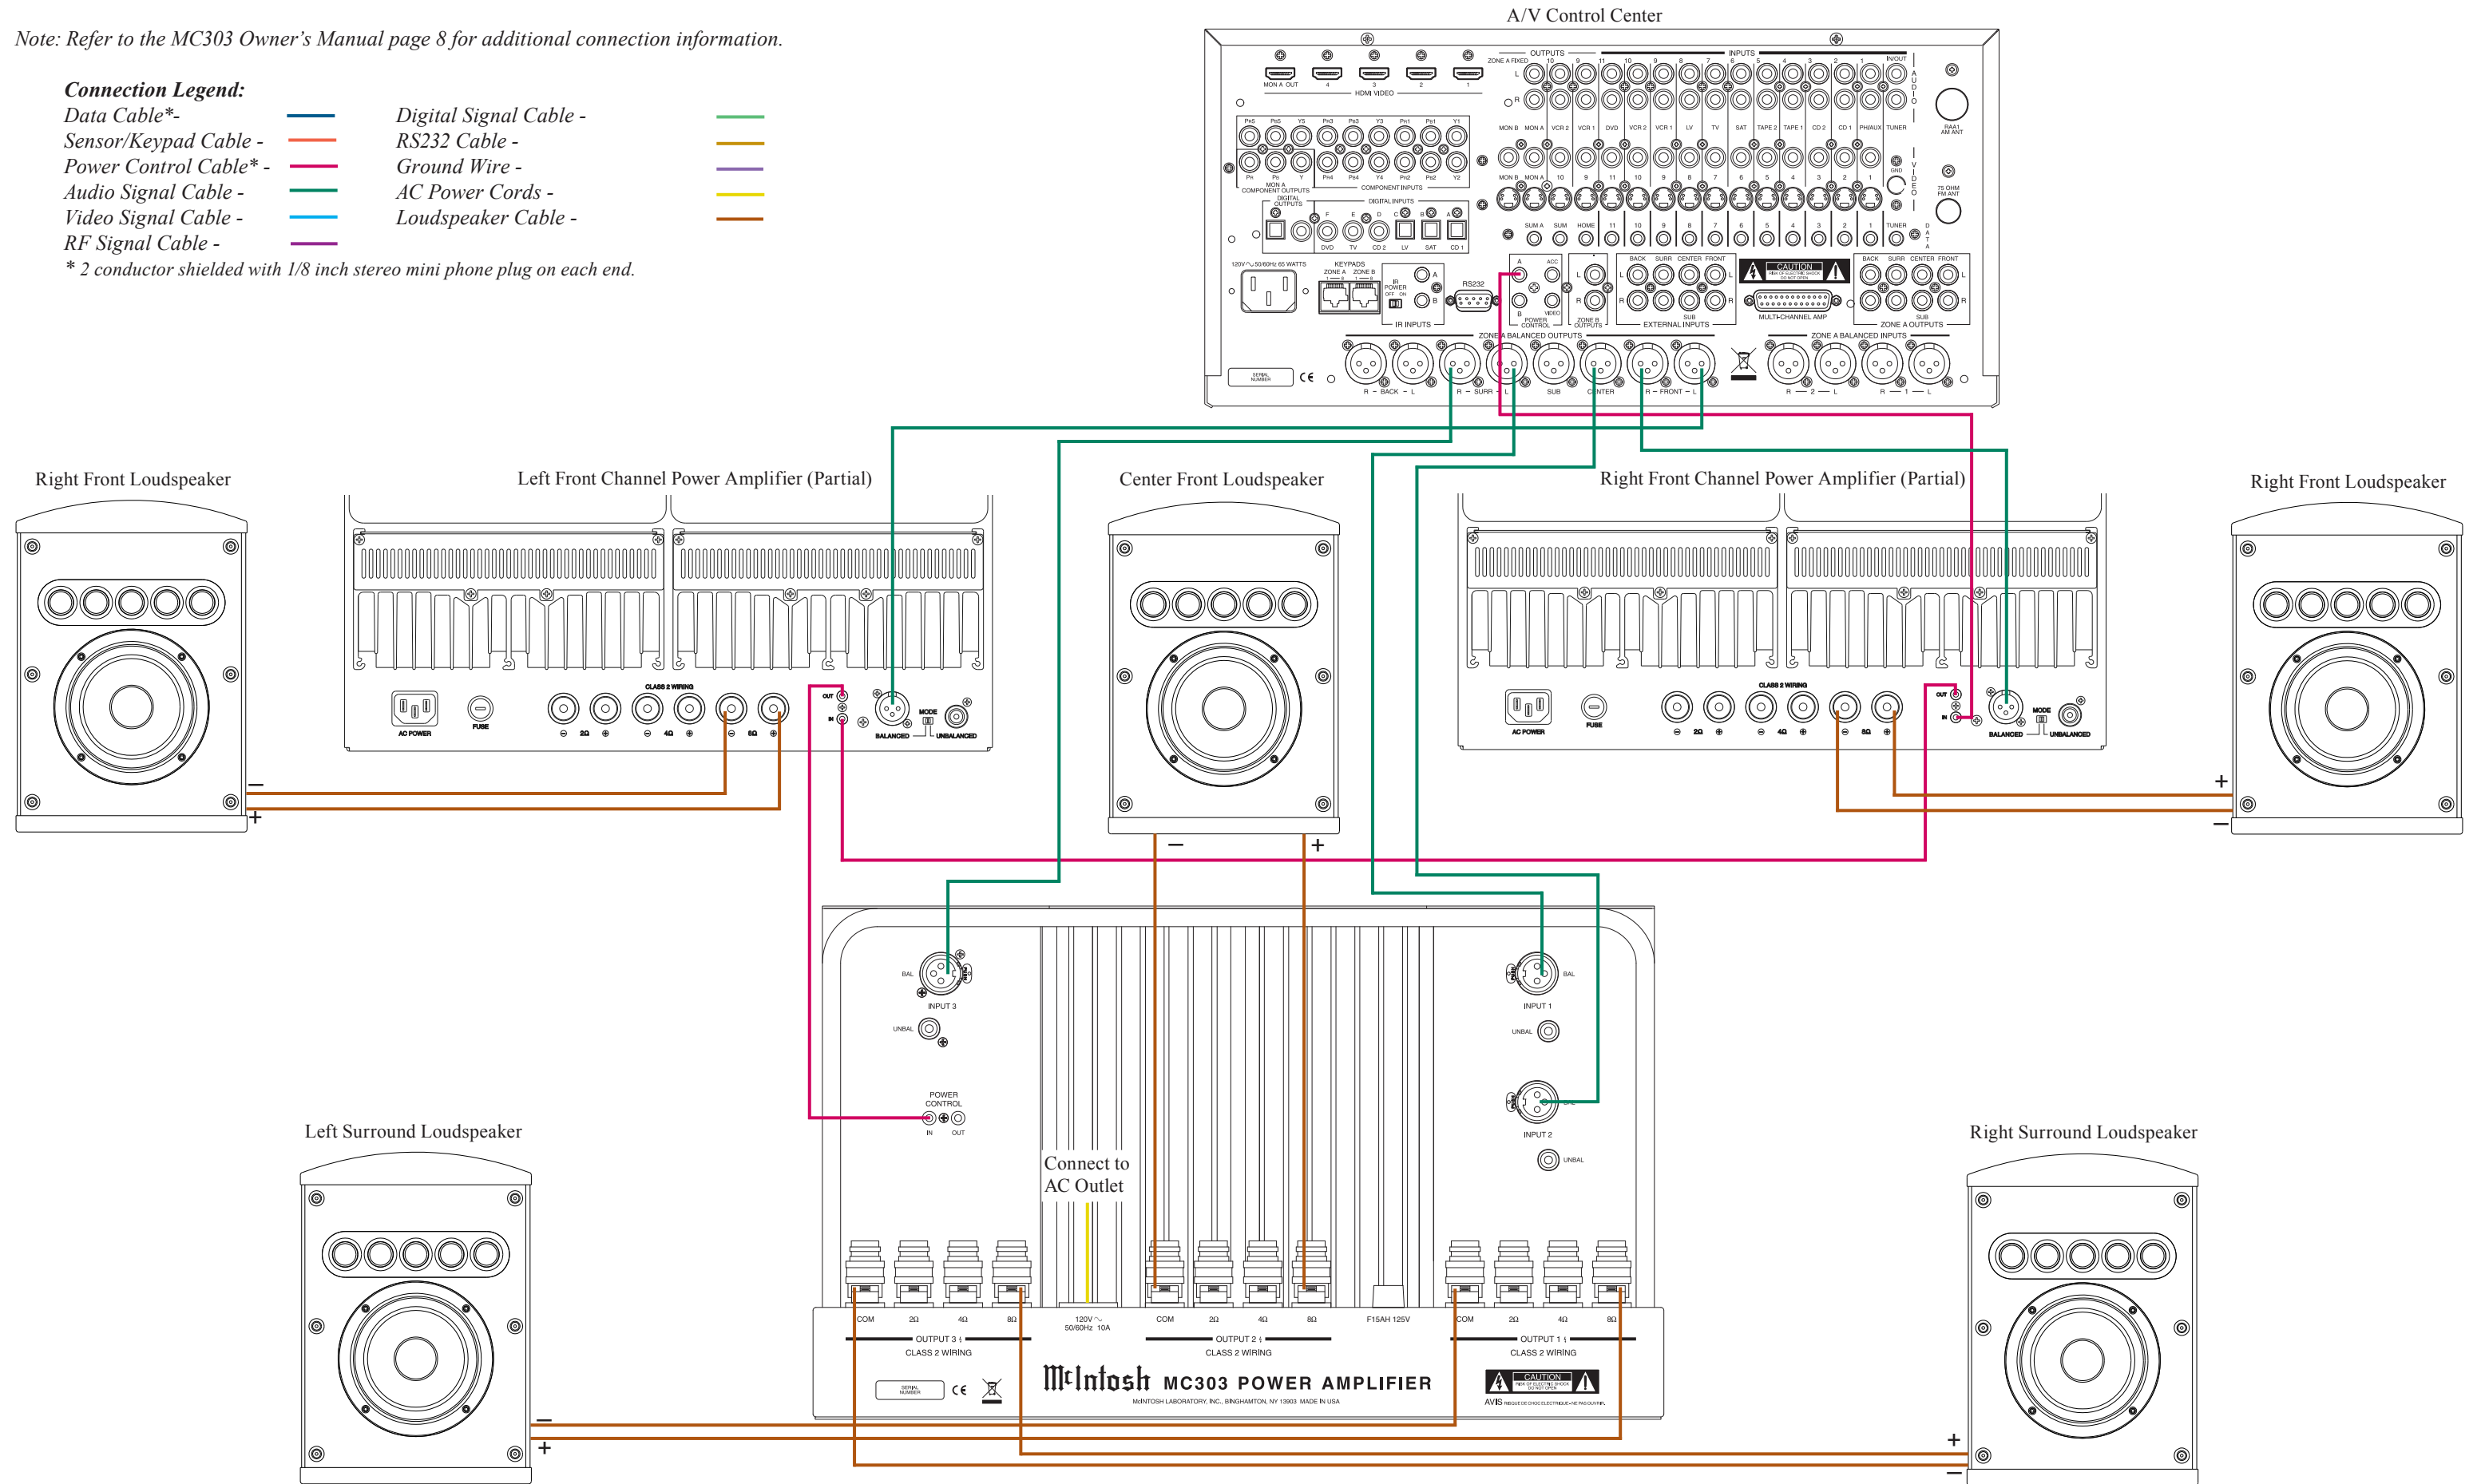

Note: Refer to the MC303 Owner's Manual page 8 for additional connection information.

Connection Legend:

- Data Cable* - — Digital Signal Cable - —
 - Sensor/Keypad Cable - — RS232 Cable - —
 - Power Control Cable* - — Ground Wire - —
 - Audio Signal Cable - — AC Power Cords - —
 - Video Signal Cable - — Loudspeaker Cable - —
 - RF Signal Cable - —
- * 2 conductor shielded with 1/8 inch stereo mini phone plug on each end.

Note: Refer to the MC303 Owner's Manual page 9 for additional connection information.

Connection Legend:

- Data Cable* - — Digital Signal Cable - —
- Sensor/Keypad Cable - — RS232 Cable - —
- Power Control Cable* - — Ground Wire - —
- Audio Signal Cable - — AC Power Cords - —
- Video Signal Cable - — Loudspeaker Cable - —
- RF Signal Cable - —

* 2 conductor shielded with 1/8 inch stereo mini phone plug on each end.

Left Front Loudspeaker

Center Front Loudspeaker

Right Front Loudspeaker

A/V Control Center

Left Surround Loudspeaker

Left and Right Channel Surround Power Amplifier (Partial)

Right Surround Loudspeaker