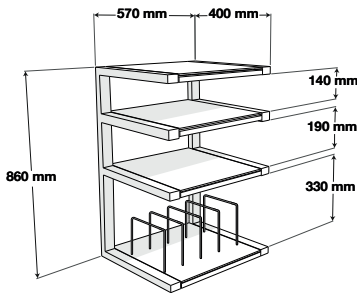

## DIMENSIONS

## MAXIMUM SIZE / WEIGHT

↓ 40/20 KG MAX

## USABLE DIMENSIONS

Overall dimensions (W x H x D) : 570 x 860 x 400 mm  
 Shelves (W x P) : 570 x 400 mm  
 Height between the upper shelves : 140 mm  
 Height between the intermediate shelves : 190 mm  
 Height between the lower shelves : 330 mm  
 Dimensions stuck-vinyl (L x H) : 200 x 175 mm  
 Maximum number vinyls : 90

## PACKAGING

Delivered disassembled with screws kit , mounting instructions and tools  
 Quantity/box : 1  
 Type : *Brown cardboard*  
 Dimensions (W x H x D) : 915 x 155x 475 mm  
 Gross Weight : 24,4kg  
 Net Weight : 22 kg