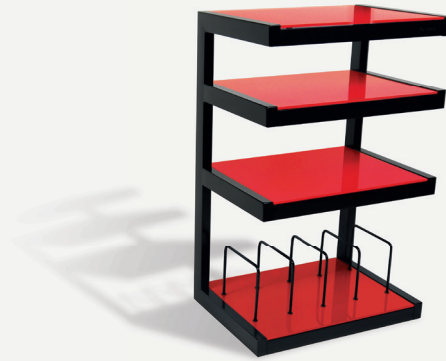

## DIMENSIONS

## DESCRIPTION

Completing the range ESSE, the new ESSE Vinyl will be worthy of a great musical time, vinyl music. This furniture is conceived to receive turntable, amplifier and other electronic device. The bottom shelf is designed to accommodate your collection of vinyl records.

## DESIGN

Structure : *Glossy black powder coated steel*  
 Étagères : *Black red or frosted tempered glass*

## USABLE DIMENSIONS

Overall dimensions (W x H x D) : 570 x 860 x 400 mm  
 Shelves (W x P) : 570 x 400 mm  
 Height between the upper shelves : 140 mm  
 Height between the intermediate shelves : 190 mm  
 Height between the lower shelves : 330 mm  
 Dimensions stuck-vinyl (L x H) : 200 x 175 mm  
 Maximum number vinyls : 90