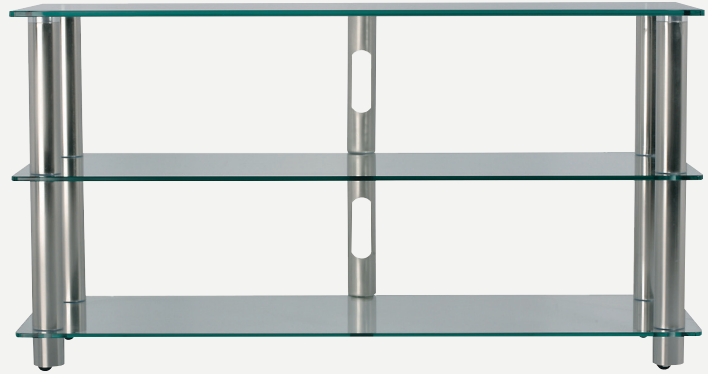

EPUR 3

DIMENSIONS

SPECIFICATIONS

Rotatives casters (360°)

MAXIMUM SIZE / WEIGHT

TV
50" MAX
AU SOL
ON THE FLOOR
↓ 80/30 KG
MAX

COLOR(S)

Aluminium.....3760108801233
NOREPU3SN

DESCRIPTION

This AV piece is designed to hold your TV set (plasma, LCD, CRT), as well as your complete home-theater system and possibly a central speaker. The specific design of Epur 3 will provide an easy access to your equipment. A good air flow ensures a perfect cooling of your electronics. Besides, the wire path is perfectly integrated.

DESIGN

Finish: *Satin/Clear*

Structure: *Silver satin brushed steel finish*

Shelves: *Clear tempered glass*

Miscellaneous: - *Cable management system* - *Ball-bearing feet*

MAXIMUM LOAD

Upper shelf: *176.4 lbs / 80 kg*

Internal shelves: *66.1 lbs / 30 kg*

USABLE DIMENSIONS

Overall dimensions (W x H x D): *43.3" x 22.9" x 15.7" / 1100 x 581 x 400 mm*

Upper shelf (W x D): *43.3" x 15.7" / 1100 x 400 mm*

Internal shelves (W x D): *37.4" x 14.7" / 949 x 374 mm*