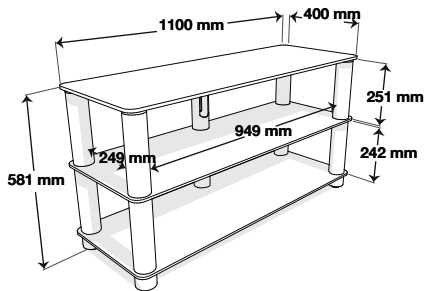

EPUR 3

DIMENSIONS

SPECIFICATIONS

Rotatives casters (360°)

MAXIMUM SIZE / WEIGHT

TV
50" MAX
AU SOL
ON THE FLOOR
↓ 80/30 KG
MAX

COLOR(S)

Aluminium.....3760108801233
NOREPU3SN

DESIGN

Finish: *Satin/Clear*

Structure: *Silver satin brushed steel finish*

Shelves: *Clear tempered glass*

Miscellaneous: - *Cable management system* - *Ball-bearing feet*

MAXIMUM LOAD

Upper shelf: *176.4 lbs / 80 kg*

Internal shelves: *66.1 lbs / 30 kg*

USABLE DIMENSIONS

Overall dimensions (W x H x D): *43.3" x 22.9" x 15.7" / 1100 x 581 x 400 mm*

Upper shelf (W x D): *43.3" x 15.7" / 1100 x 400 mm*

Internal shelves (W x D): *37.4" x 14.7" / 949 x 374 mm*

Height between shelves: (a) *9.9" / 251 mm*

(b) *9.5" / 242 mm*

PACKAGING

Delivered disassembled with screws kit, mounting instructions and tools

Quantity/box: *1*

Type: *Brown cardboard*

Dimensions (W x H x D): *46.9" x 4.9" x 19.3" / 1190 x 125 x 490 mm*