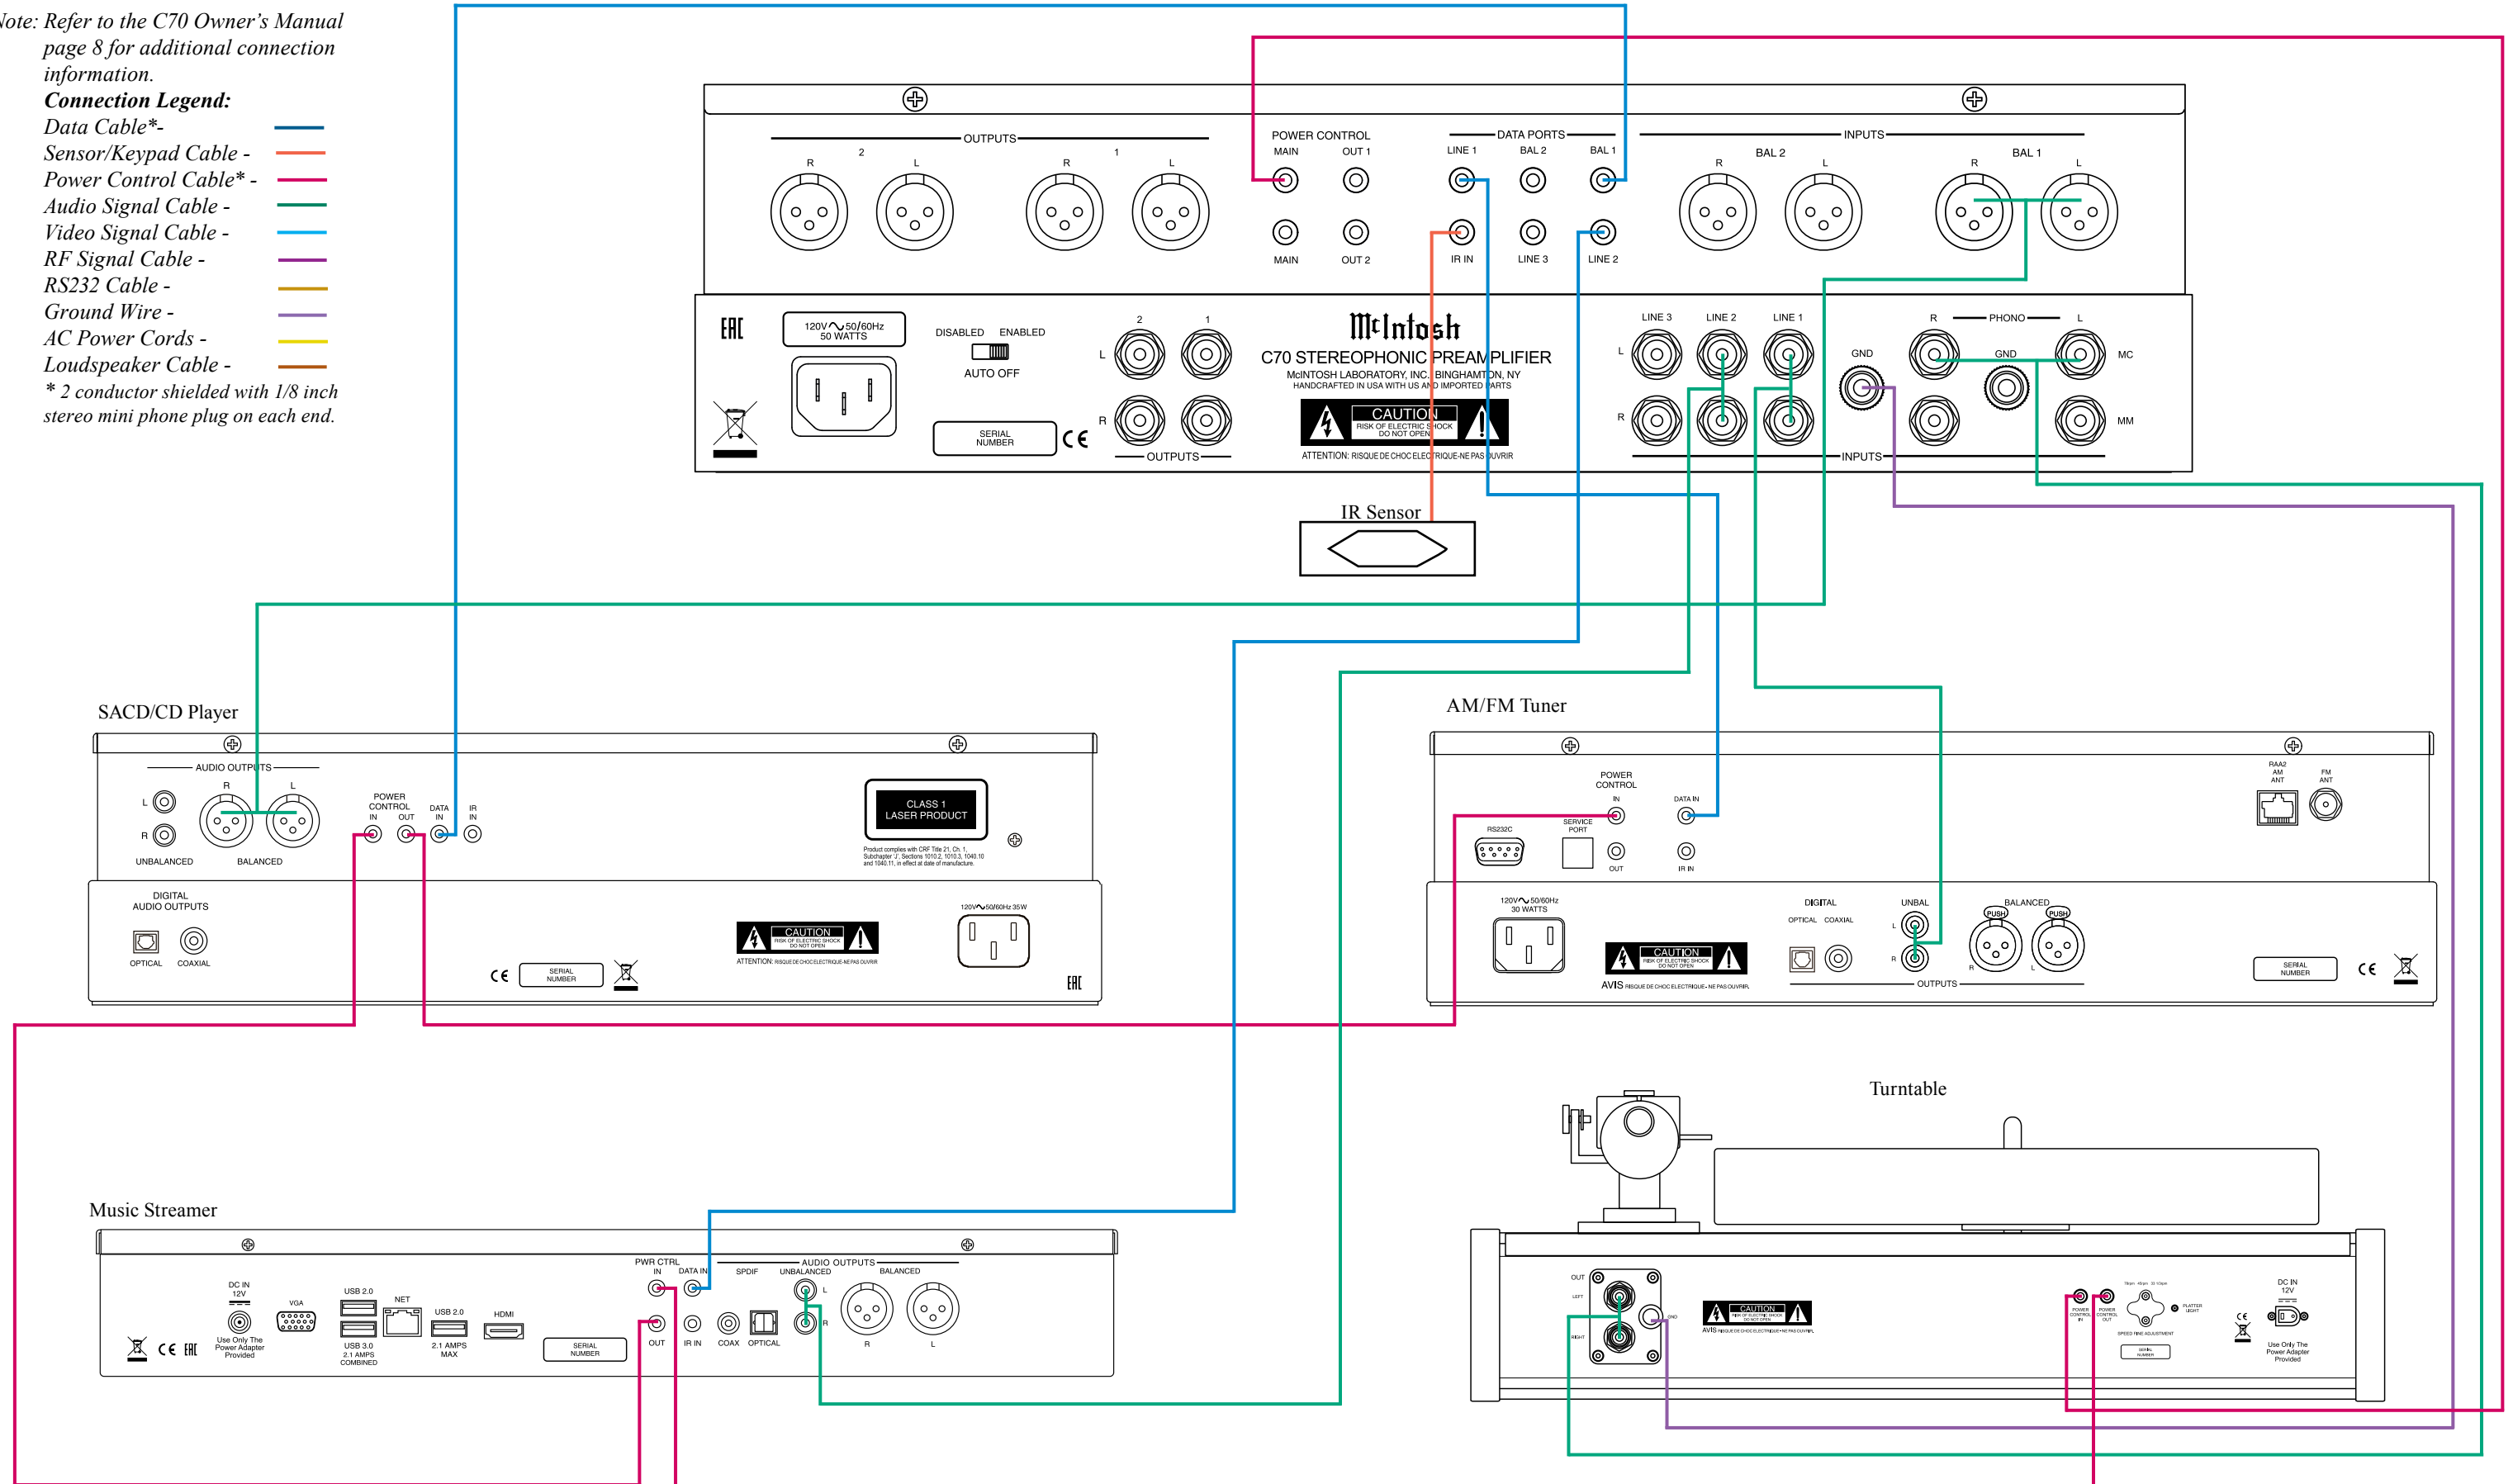

C70 Input Connection Diagram

Note: Refer to the C70 Owner's Manual page 8 for additional connection information.

Connection Legend:

- Data Cable* - —
 - Sensor/Keypad Cable - —
 - Power Control Cable* - —
 - Audio Signal Cable - —
 - Video Signal Cable - —
 - RF Signal Cable - —
 - RS232 Cable - —
 - Ground Wire - —
 - AC Power Cords - —
 - Loudspeaker Cable - —
- * 2 conductor shielded with 1/8 inch stereo mini phone plug on each end.

C70 Output Connection Diagram

Note: Refer to the C70 Owner's Manual page 8 for additional connection information.

Connection Legend:

- Data Cable* - —
 - Sensor/Keypad Cable - —
 - Power Control Cable* - —
 - Audio Signal Cable - —
 - Video Signal Cable - —
 - RF Signal Cable - —
 - RS232 Cable - —
 - Ground Wire - —
 - AC Power Cords - —
 - Loudspeaker Cable - —
- * 2 conductor shielded with 1/8 inch stereo mini phone plug on each end.