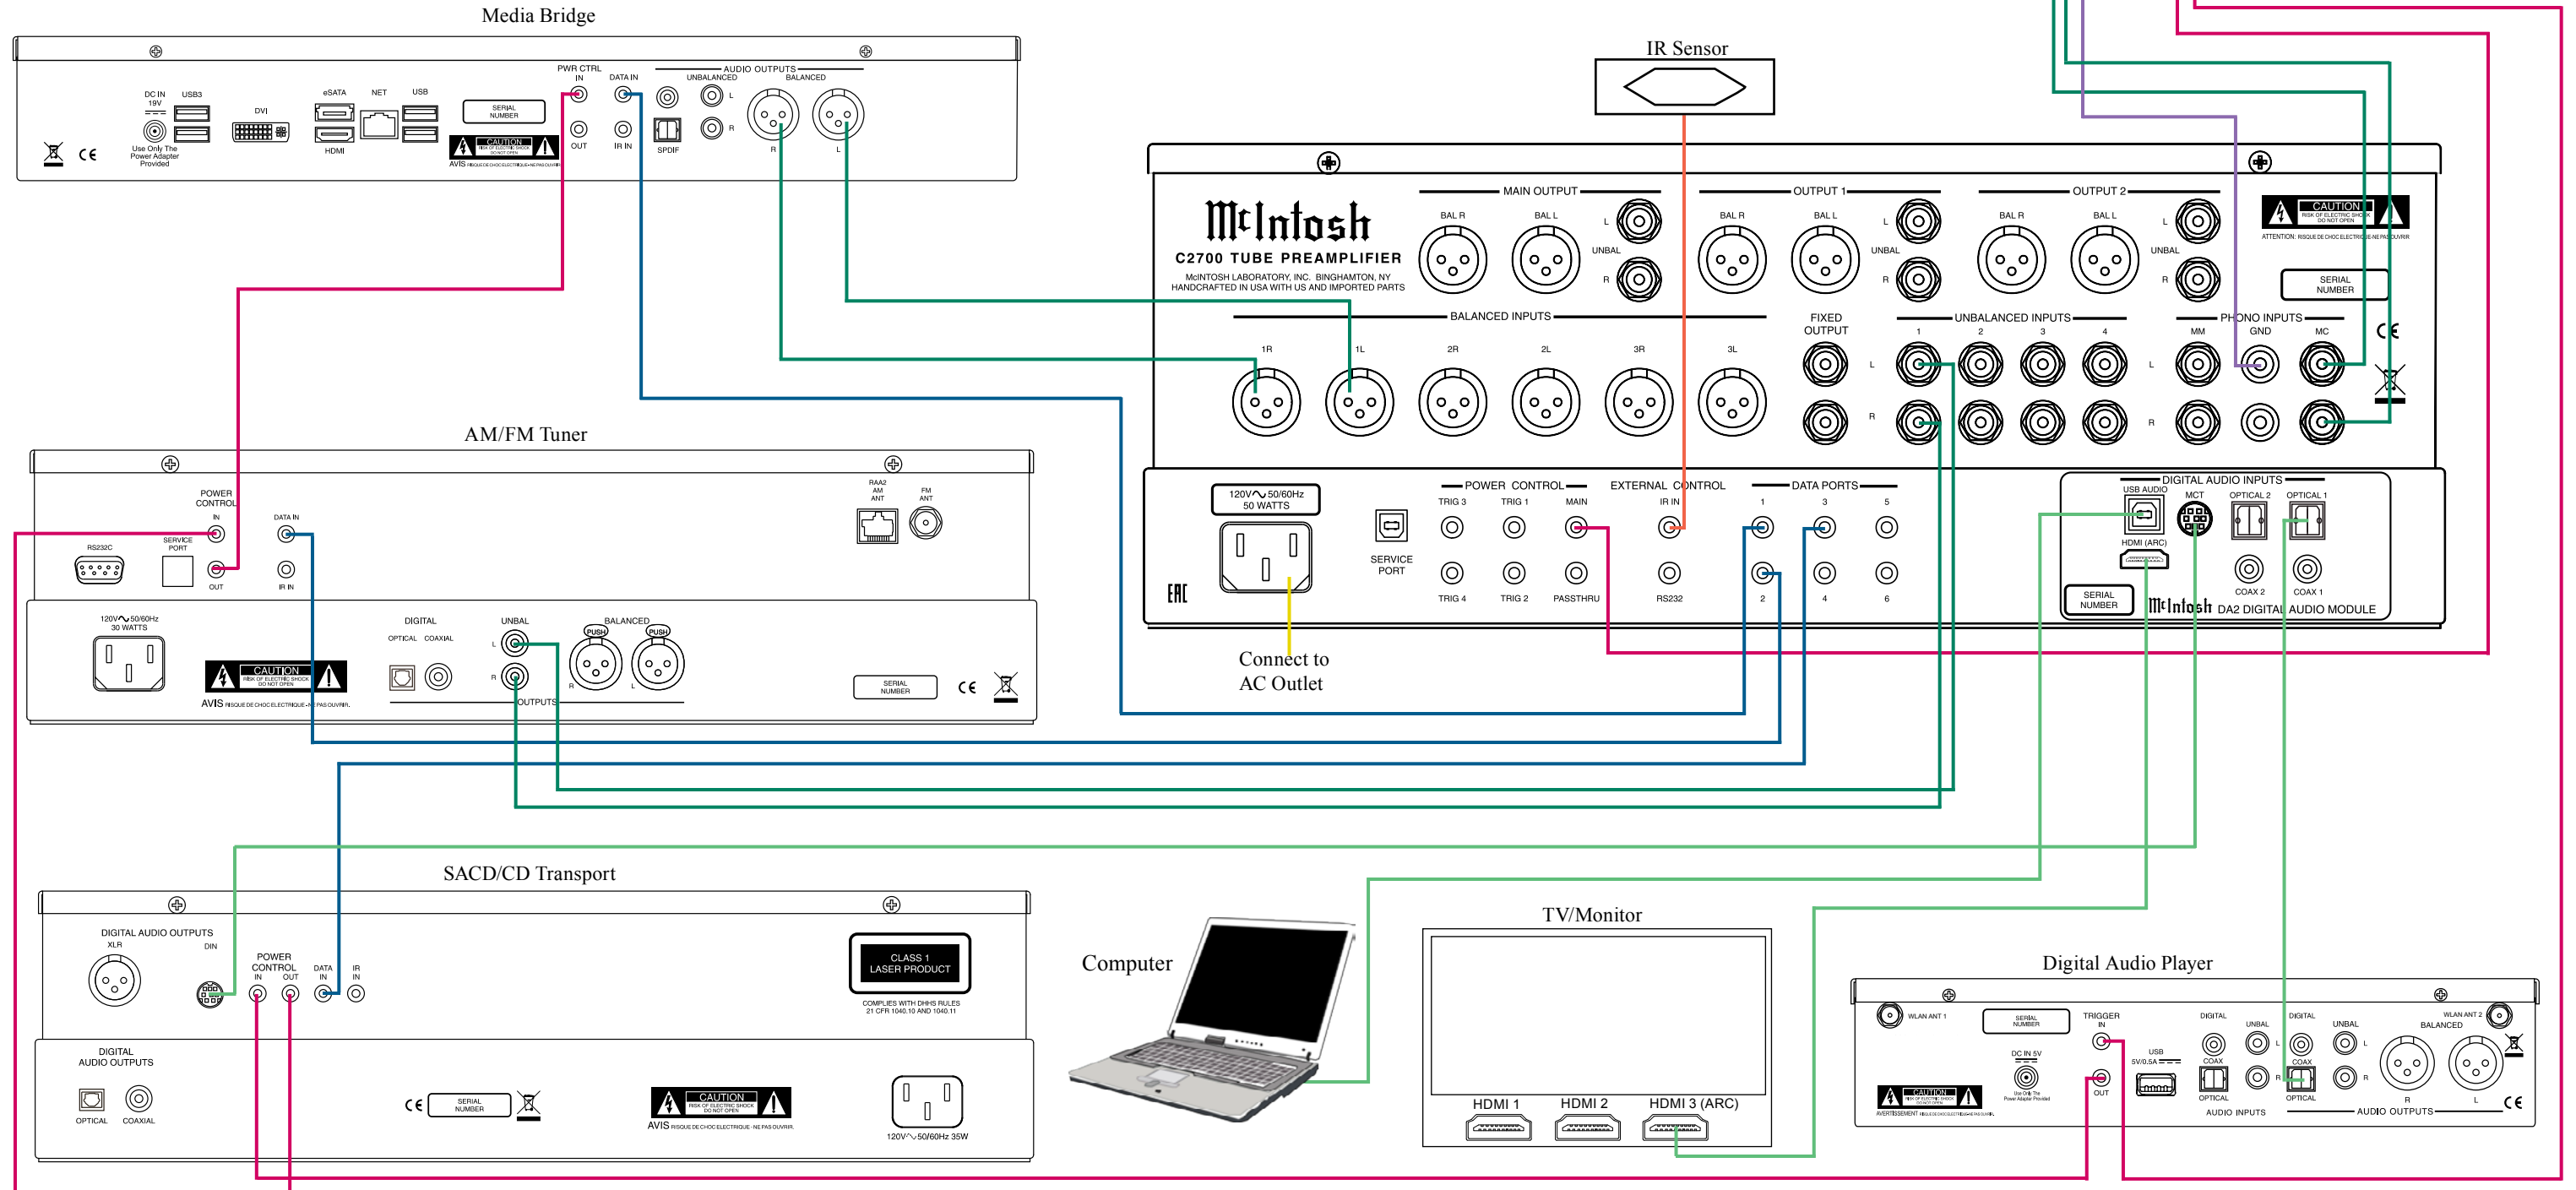

Note: Refer to the C2700 Owner's Manual pages 7&8 for additional connection information.

Connection Legend:

- Data Cable* - — Digital Signal Cable - —
 - Sensor/Keypad Cable - — RS232 Cable - —
 - Power Control Cable* - — Ground Wire - —
 - Audio Signal Cable - — AC Power Cords - —
 - Video Signal Cable - — Loudspeaker Cable - —
 - RF Signal Cable - —
- * 2 conductor shielded with 1/8 inch stereo mini phone plug on each end.