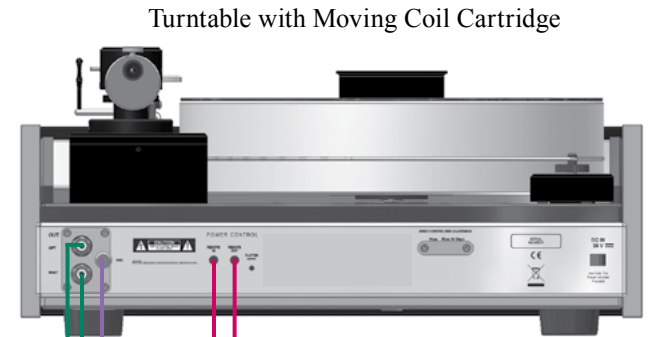

Note: Refer to the C2700 Owner's Manual pages 7&8 for additional connection information.

Connection Legend:

- Data Cable* - — Digital Signal Cable - —
 - Sensor/Keypad Cable - — RS232 Cable - —
 - Power Control Cable* - — Ground Wire - —
 - Audio Signal Cable - — AC Power Cords - —
 - Video Signal Cable - — Loudspeaker Cable - —
 - RF Signal Cable - —
- * 2 conductor shielded with 1/8 inch stereo mini phone plug on each end.