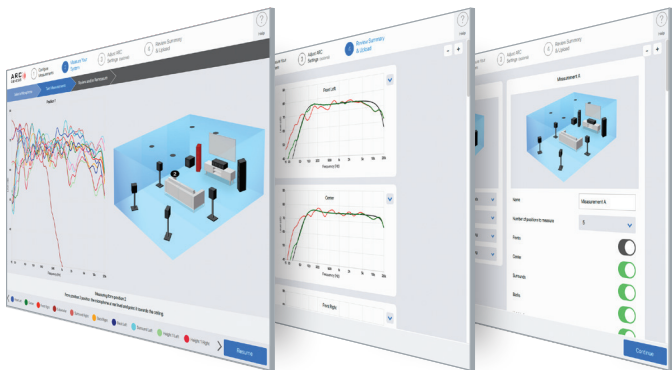

ANHEM[®] REVIEWS

Anthem Room Correction (ARC[®]) puts the sophistication and power of an advanced audio lab in your hands so that you can achieve perfect sound at home. Our PhDs did the hard work, so you don't need an engineering degree to use it. ARC is sophisticated enough to produce real results that you can hear, easy enough to be used by anyone, advanced enough to allow you to customize the settings, and professional enough to give you the kind of results you'd expect from software and hardware costing thousands of dollars.

the absolute sound

November 2019

<http://bit.ly/2X8q1QR>

"With ARC activated, the richly arranged backup vocals were more intelligible, and the scorching alto sax solos were less stressed-sounding at life-like volume levels. Predictably, it was the low frequencies that benefited most from DSP correction. Without equalization, the bass had something of the wooly character experienced with the jukebox at the corner bar. With ARC on, electric bass and kick drum gained considerably in clarity and slam." - Andy Quint

SoundStage! **access** December 2019

HI-FI & HOME THEATER FOR EVERYONE <http://bit.ly/37OfnTD>

"Nonetheless, so far, Anthem's STR Preamplifier with ARC Genesis is a remarkable device. I'm not sure there's anything else out there in Two Channel Land quite like it." - Diego Estan