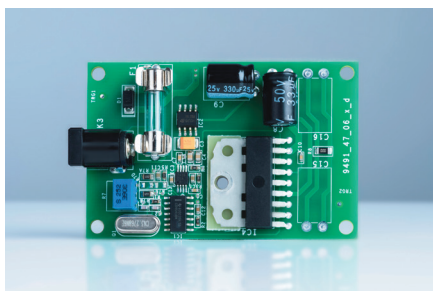

## Essential III Digital - the turntable king of the analogue and digital world!

Essential III Digital is the successor to the well received and much respected Essential II Digital, a turntable that shook ground like probably no other before. Delivering its owner the unmatched comfort of a turntable that not only does analogue playback, but also converts his favourite LPs to a digital data stream via its optical output. A perfect match to connect to your multi room

entertainment system, a soundbar or even a TV! Equipped with the high-quality pickup OM10 by the phonographic cartridge pioneer Ortofon, Essential III Digital delivers lively, balanced and highly involving sound that will delight every vinyl lover. Essential III Digital comes in the aesthetic high-gloss colors black, red and white.

One piece 8.6" aluminum tonearm  
Cartridge: Ortofon OM10

Diamond-cut aluminum drive pulley:  
precise power transmission

Main platter bearing with low tolerances:  
reduced rumble, reduced wow & flutter

Built-in DC-powered motor control: better  
speed stability with minimized speed drift

Dust cover, felt mat and high quality  
connection cable Connect-it E included

Switchable line or phono output and hi-res  
optical digital output